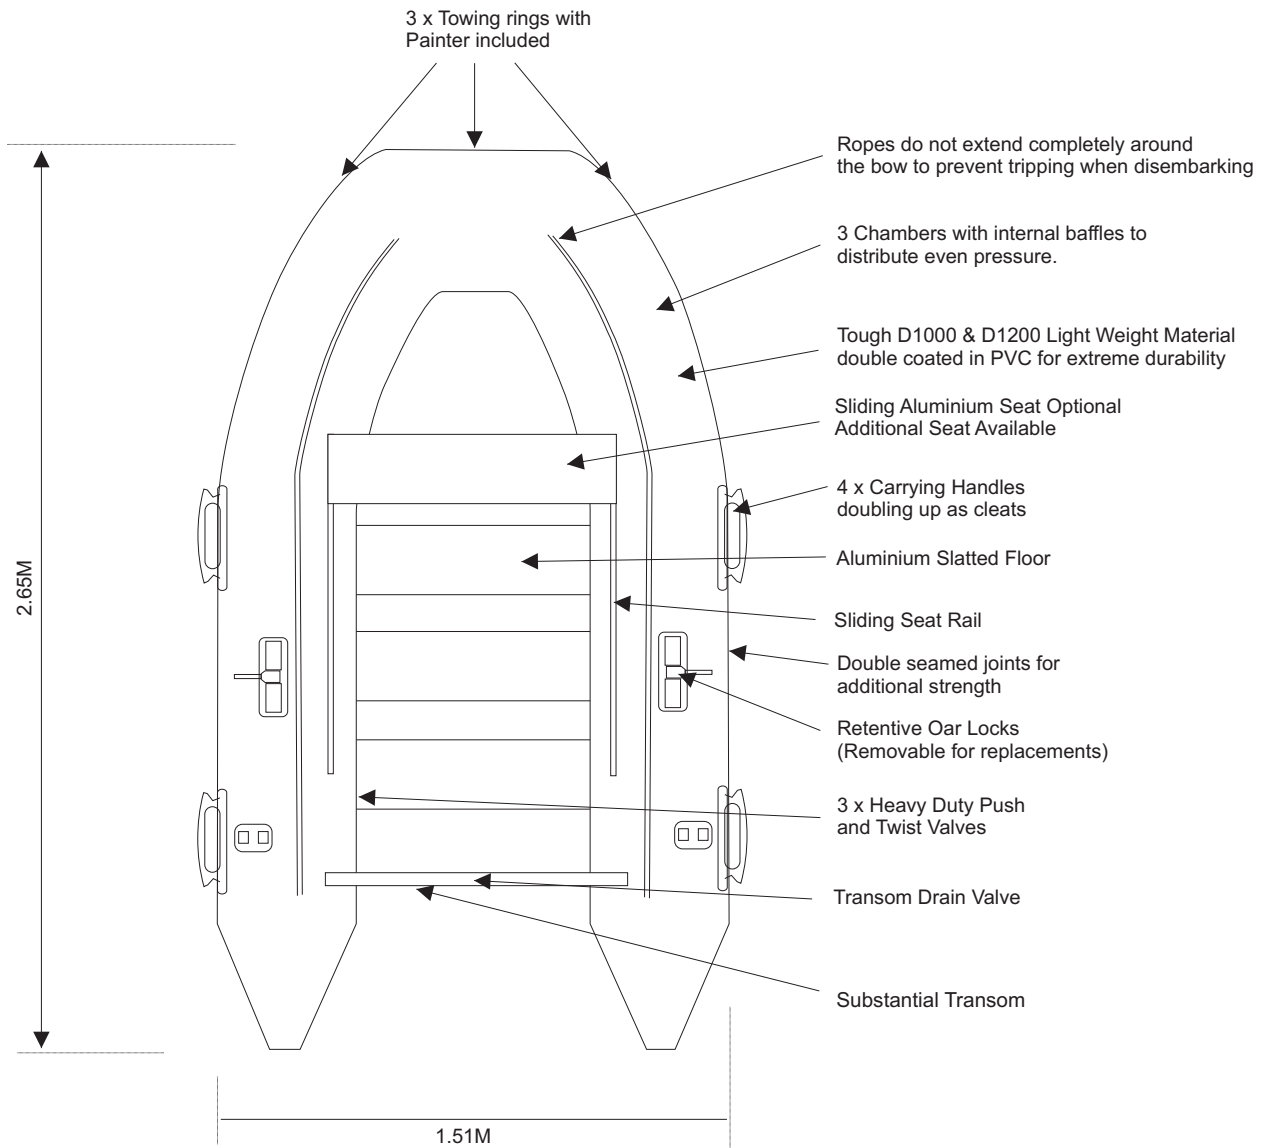

Tetra T265 Premium Tender

Features and Dimensions

Tetra Boats
Marine House
Unit 10, City Business Park
Easton Road
Bristol. BS5 0SP
Tel: 01934 808070